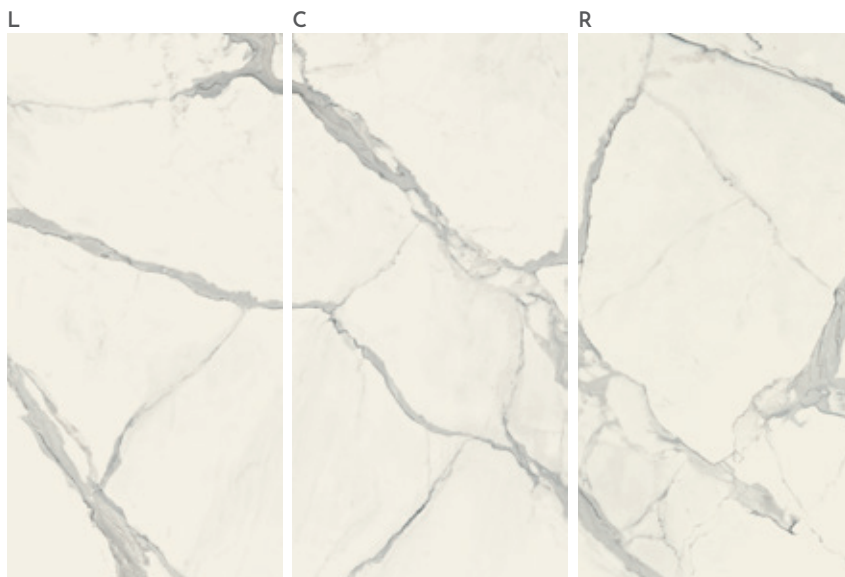

VEINMATCH
3 DISEÑOS DIFERENTES / 3 DIFFERENT DESIGNS
SOFT MATT 6mm
POLISHED 6mm

126"x63"
320x160