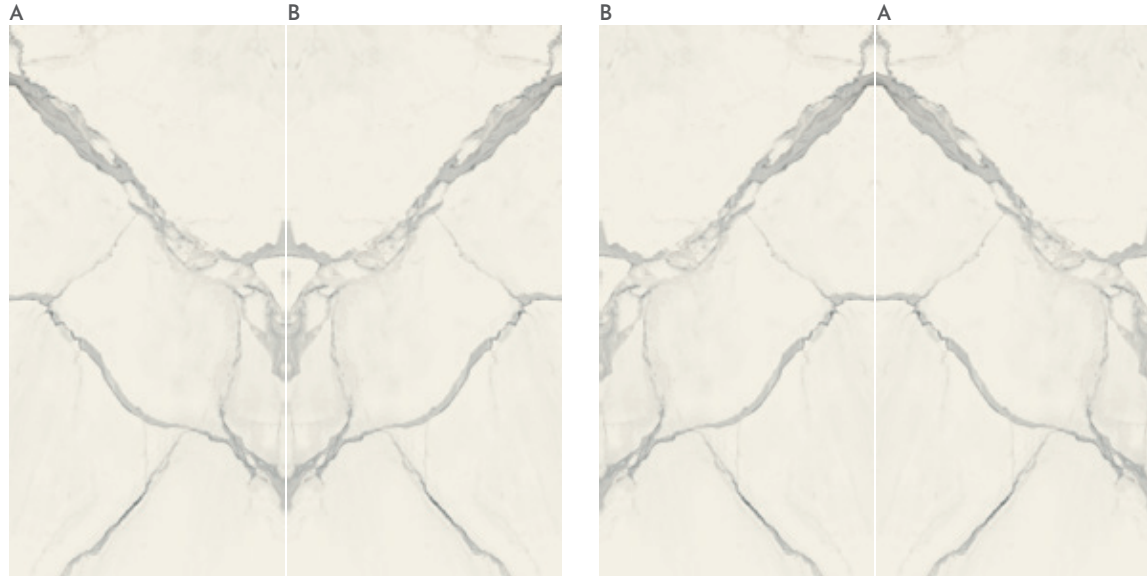

6mm

126"x63"  
320x160

Wall Castrovillari Sand 240x120 and Varese Onice 320x160. Floor Castrovillari Sand 240x120

BOOKMATCH  
SOFT MATT 6mm / 12mm  
POLISHED 6mm / 12mm

VEINMATCH  
3 DISEÑOS DIFERENTES / 3 DIFFERENT DESIGNS  
SOFT MATT 6mm  
POLISHED 6mm