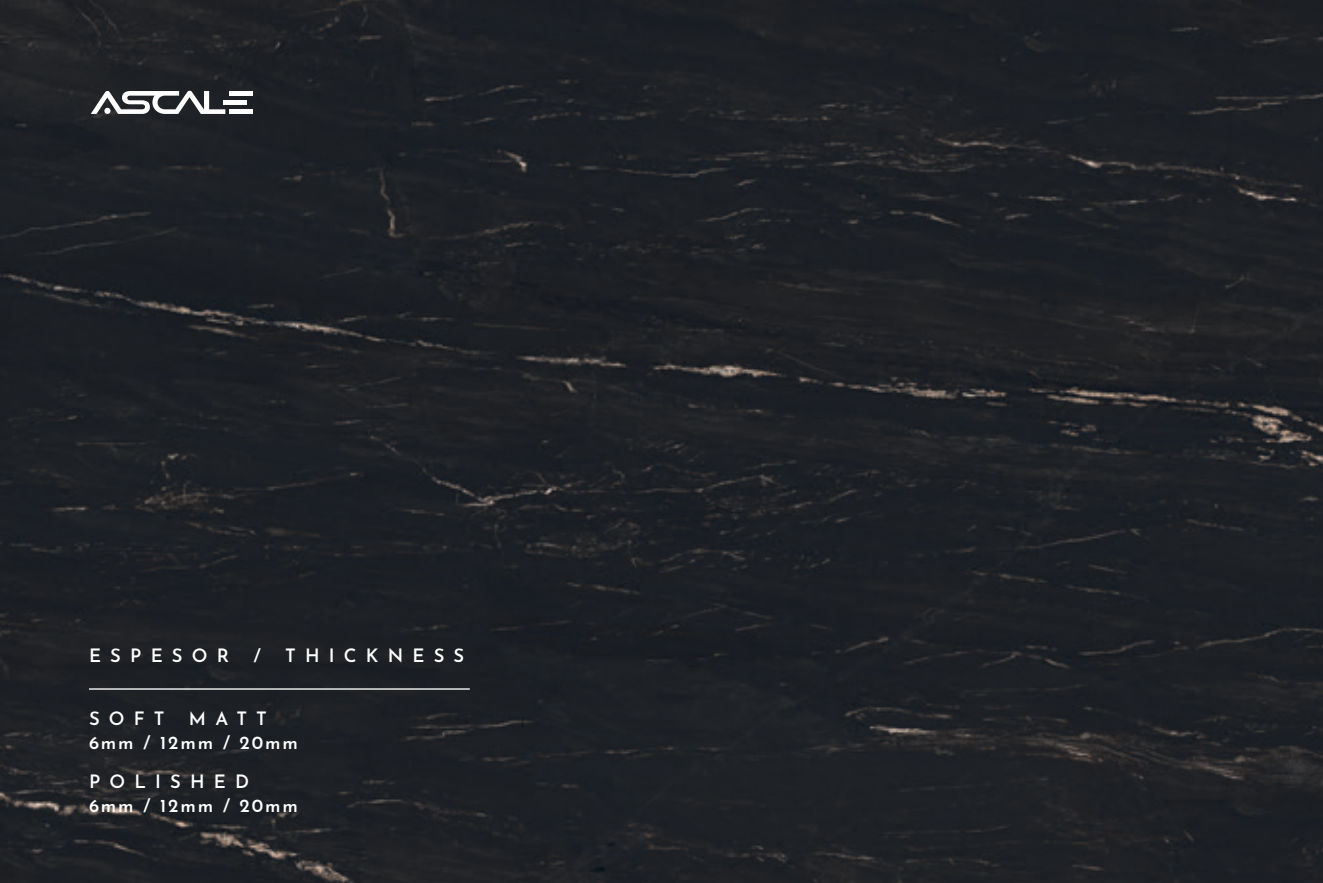

ESPESOR / THICKNESS

SOFT MATT
6mm / 12mm / 20mm

POLISHED
6mm / 12mm / 20mm

MULTICARA / MIX
4 DISEÑOS DIFERENTES / 4 DIFFERENT DESIGNS
6mm / 12mm / 20mm

126"x63"
320x160