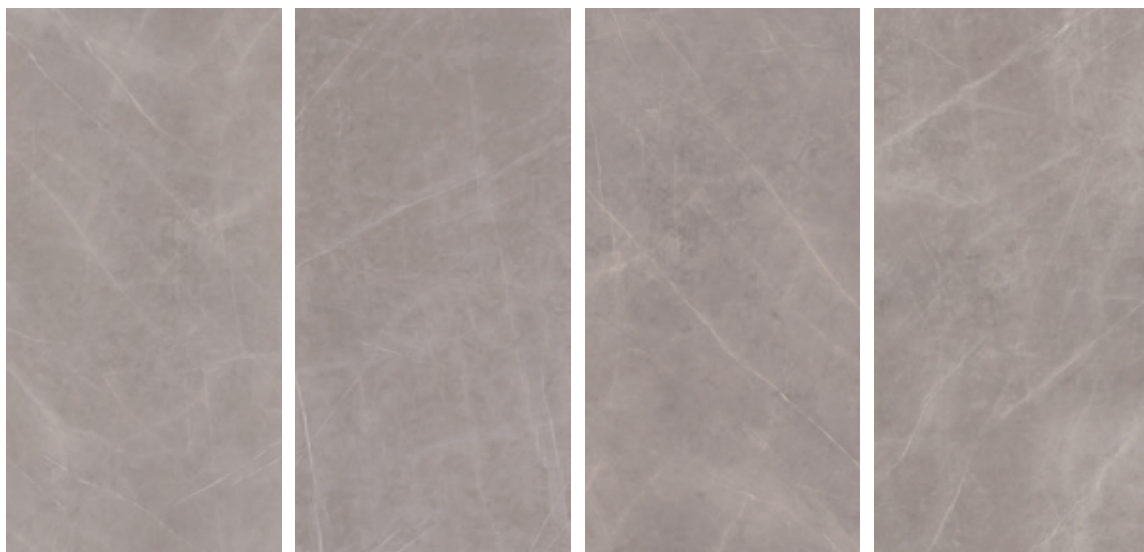

ARMANI SILVER

(190)

ESPESOR / THICKNESS

SOFT MATT
6mm / 12mm / 20mm

POLISHED
6mm / 12mm / 20mm

MULTICARA / MIX

4 DISEÑOS DIFERENTES / 4 DIFFERENT DESIGNS

6mm / 12mm / 20mm

126"x63"
320x160

Wall Armani Silver 320x160. Floor Integra Graphite 120x120.