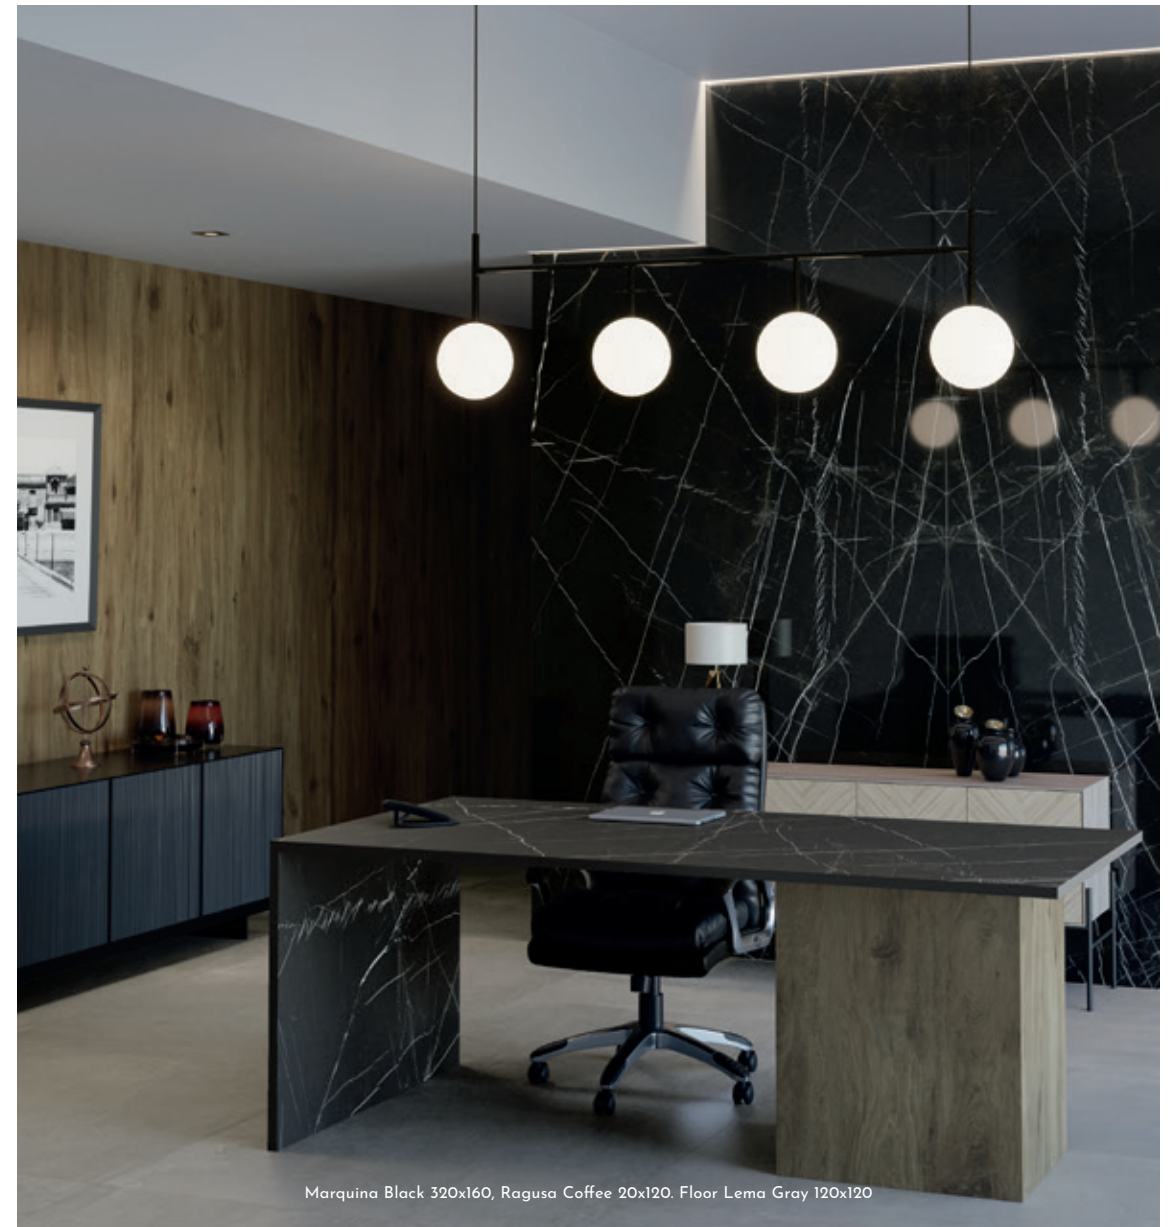

B

A

Marquina Black 320x160, Ragusa Coffee 20x120, Floor Lema Gray 120x120