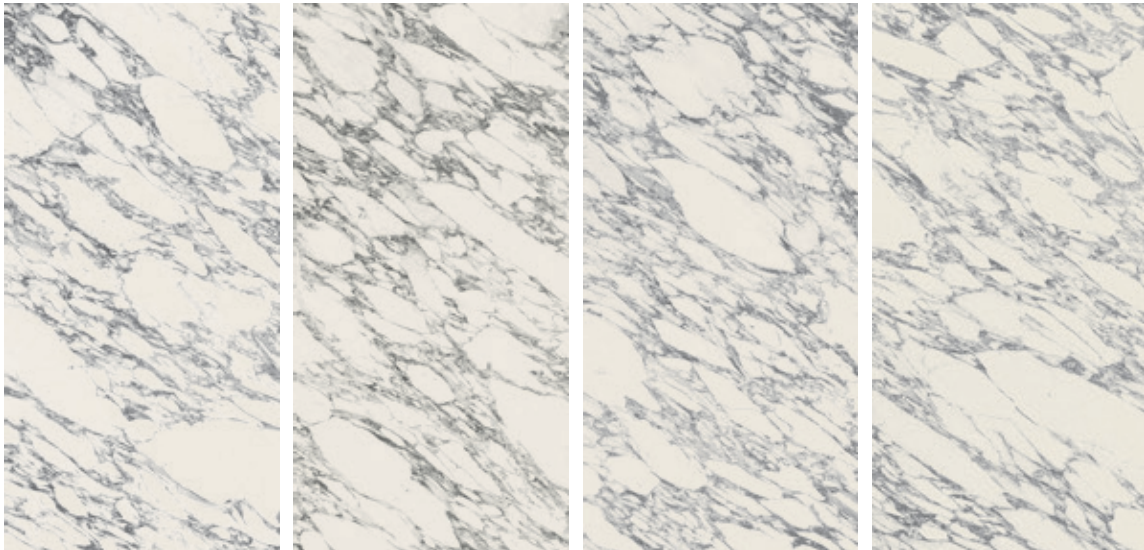

ESPEJOR / THICKNESS

SOFT MATT
6mm / 12mm

POLISHED
6mm / 12mm

MULTICARA / MIX

4 DISEÑOS DIFERENTES / 4 DIFFERENT DESIGNS

6mm / 12mm

126"x63"
320x160

ARABESCATTO WHITE

(322)