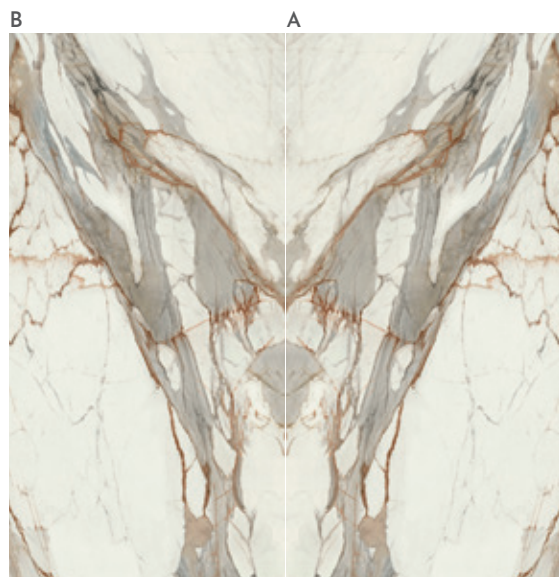

BOOKMATCH  
6mm / 12mm / 20mm

COLOCACIÓN / LAYING 1

COLOCACIÓN / LAYING 2

126"x63"  
320x160

MACCHIA VECCHIA GOLD  
( 330 )

Countertops Macchia Vecchia Gold 320x160. Floor Borriolstone 60x120

LAURENT BLACK  
( 110 )