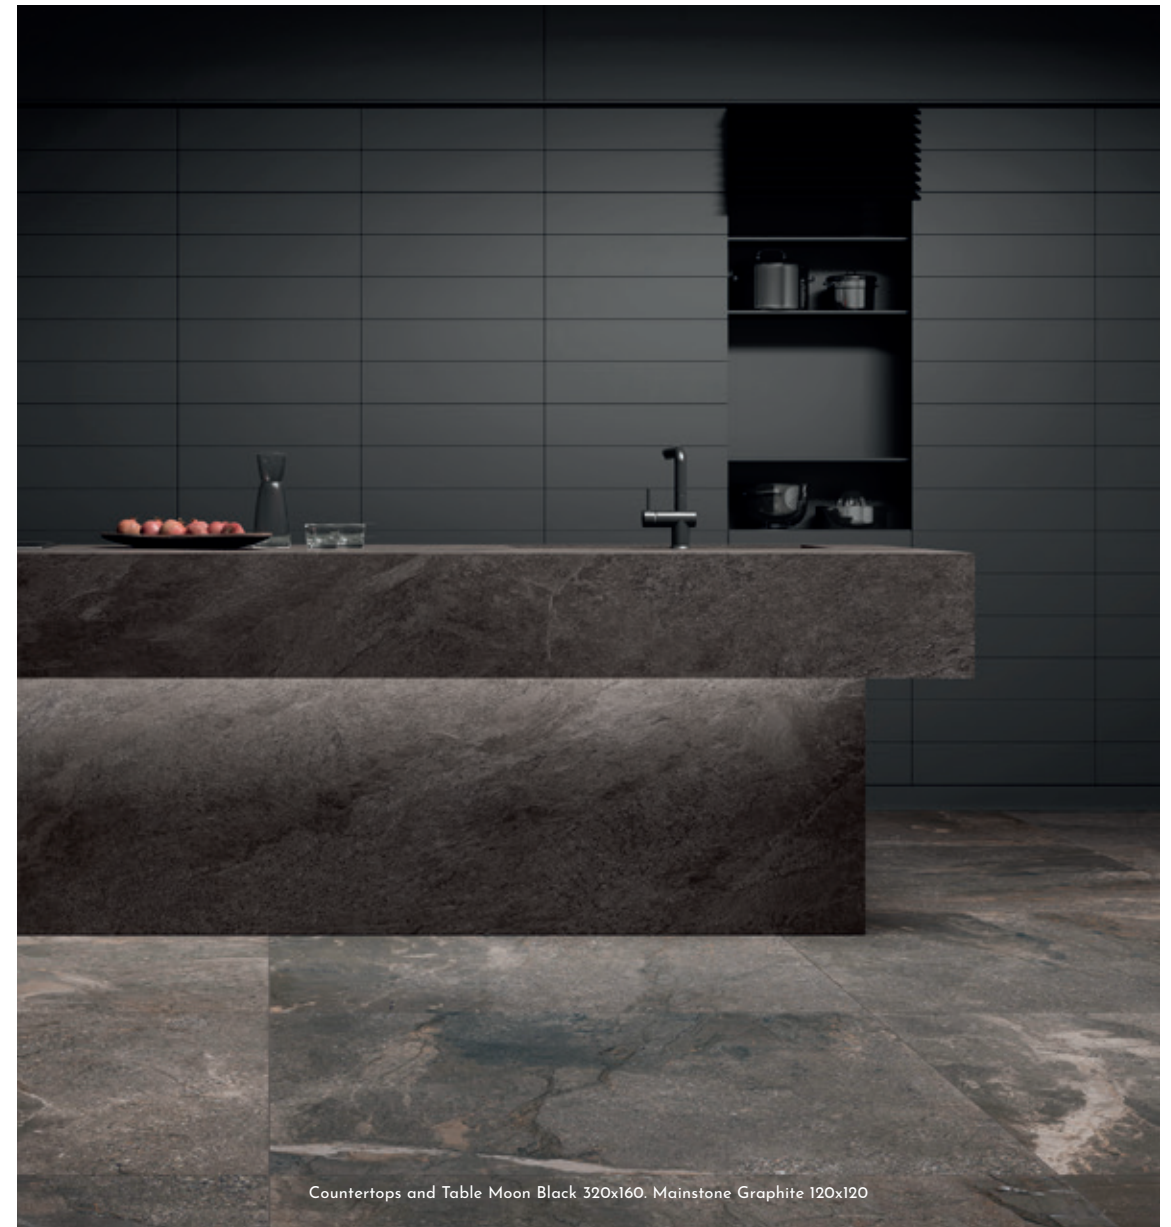

ESPESOR / THICKNESS

MATT  
6mm / 12mm

MULTICARA / MIX  
3 DISEÑOS DIFERENTES / 3 DIFFERENT DESIGNS  
6mm / 12mm

126"x63"  
320x160

MOON BLACK  
( 630 )

Countertops and Table Moon Black 320x160. Mainstone Graphite 120x120