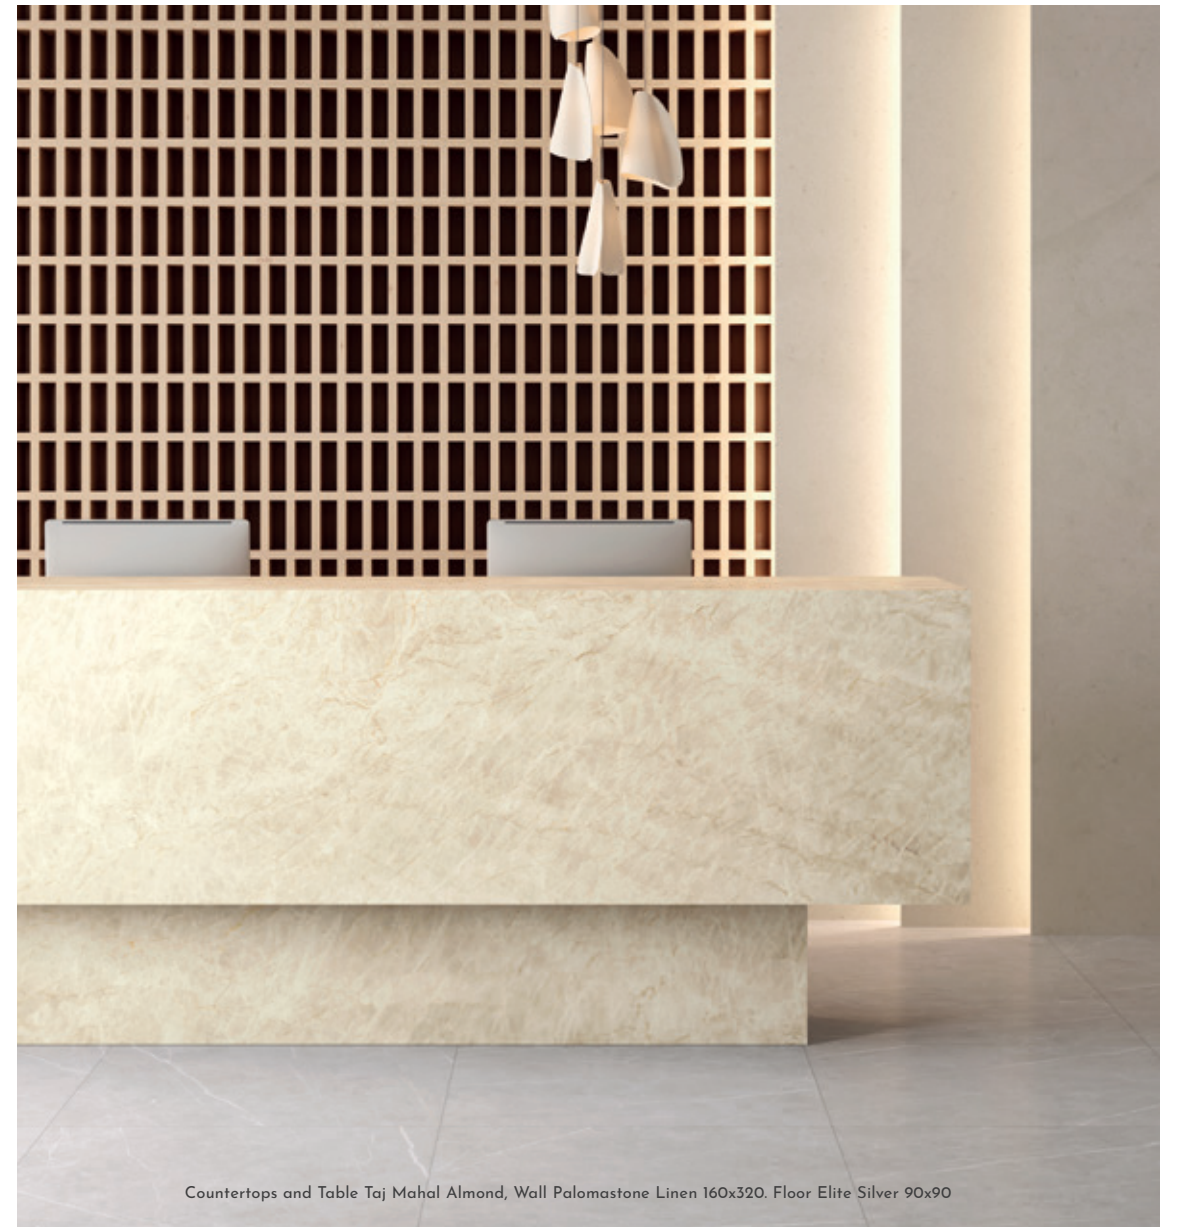

TAJ MAHAL ALMOND  
( 130 )

ESPEJOR / THICKNESS

SOFT MATT  
6mm / 12mm / 20mm

POLISHED  
6mm / 12mm / 20mm

MULTICARA / MIX  
3 DISEÑOS DIFERENTES / 3 DIFFERENT DESIGNS  
6mm / 12mm / 20mm

126"x63"  
320x160