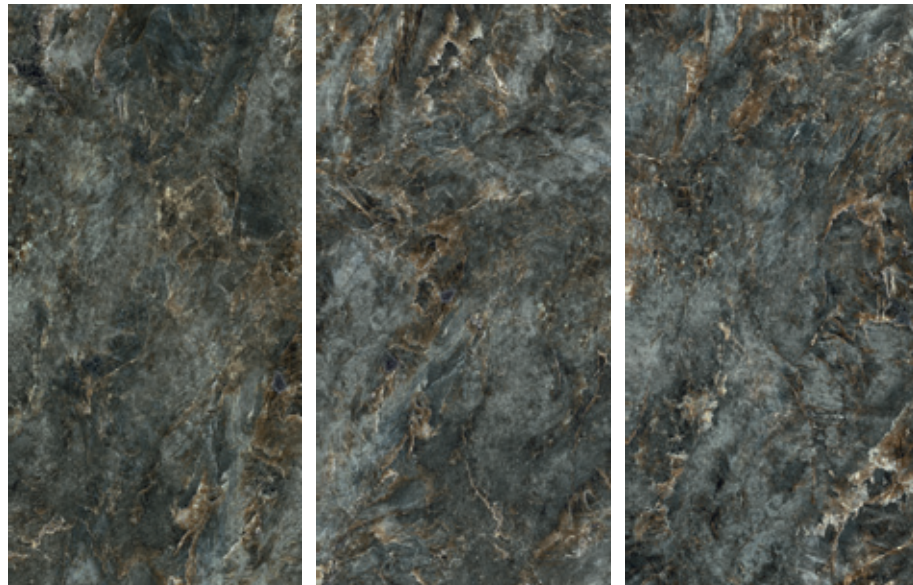

SOFT MATT  
6mm / 12mm

POLISHED  
6mm / 12mm

MULTICARA / MIX

3 DISEÑOS DIFERENTES / 3 DIFFERENT DESIGNS

6mm / 12mm

126"x63"  
320x160

Countertops Labradorite royalblue 320x160. Top Croma Black 320x160. Floor Rennes White 25x150