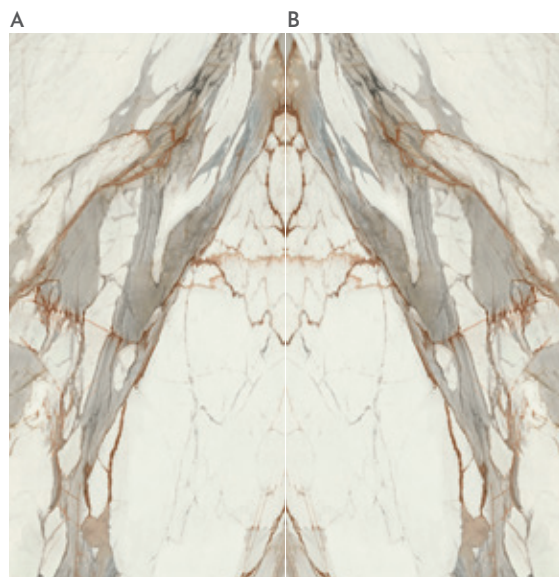

BOOKMATCH  
6mm / 12mm / 20mm

COLOCACIÓN / LAYING 1

COLOCACIÓN / LAYING 2

126"x63"  
320x160

MACCHIA VECCHIA GOLD  
( 330 )

Countertops Macchia Vecchia Gold 320x160. Floor Borriolstone 60x120

LAURENT BLACK  
( 110 )