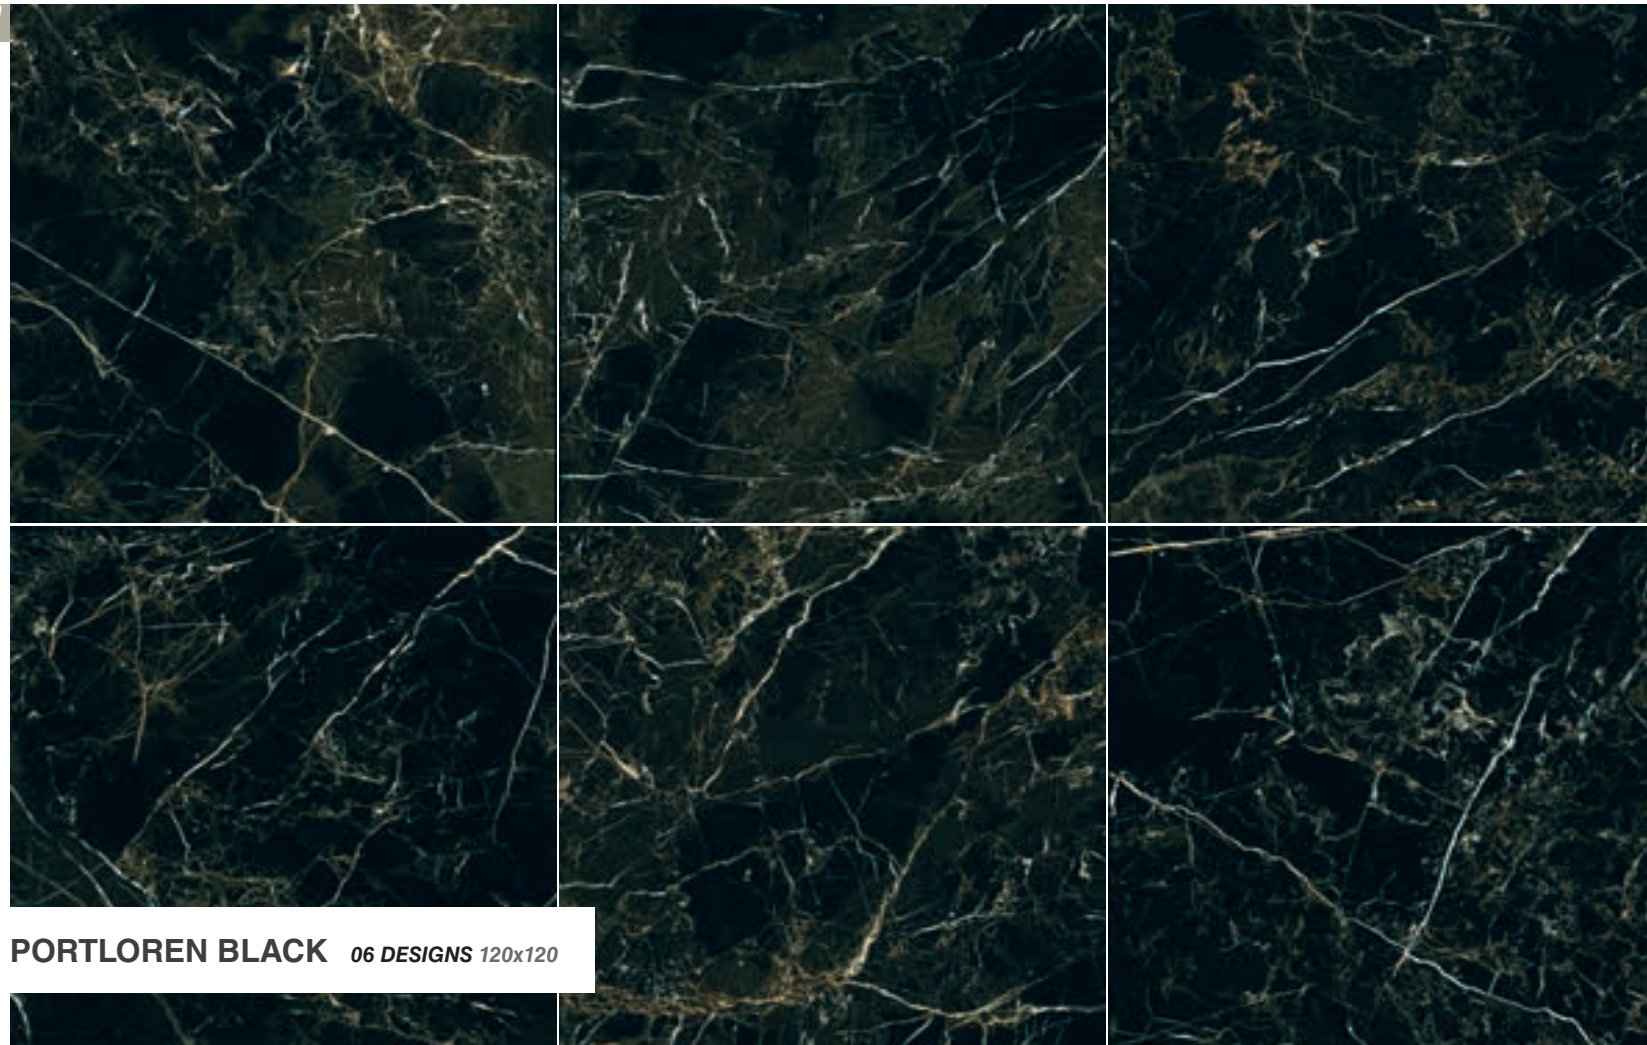

Tri Portloren
23,2x20 9"x7,8"
Natural M33

TECHNICAL SPECIFICATIONS

Black
NCS S 8500-N

TAU

Wall tile Varenna Carrara 30x90. Floor tile Portloren Black 120x120.

PORTLOREN BLACK 06 DESIGNS 120x120

Floor tile Portloren Black and Varenna Carrara 120x120. Wall tile Varenna Carrara 120x120.