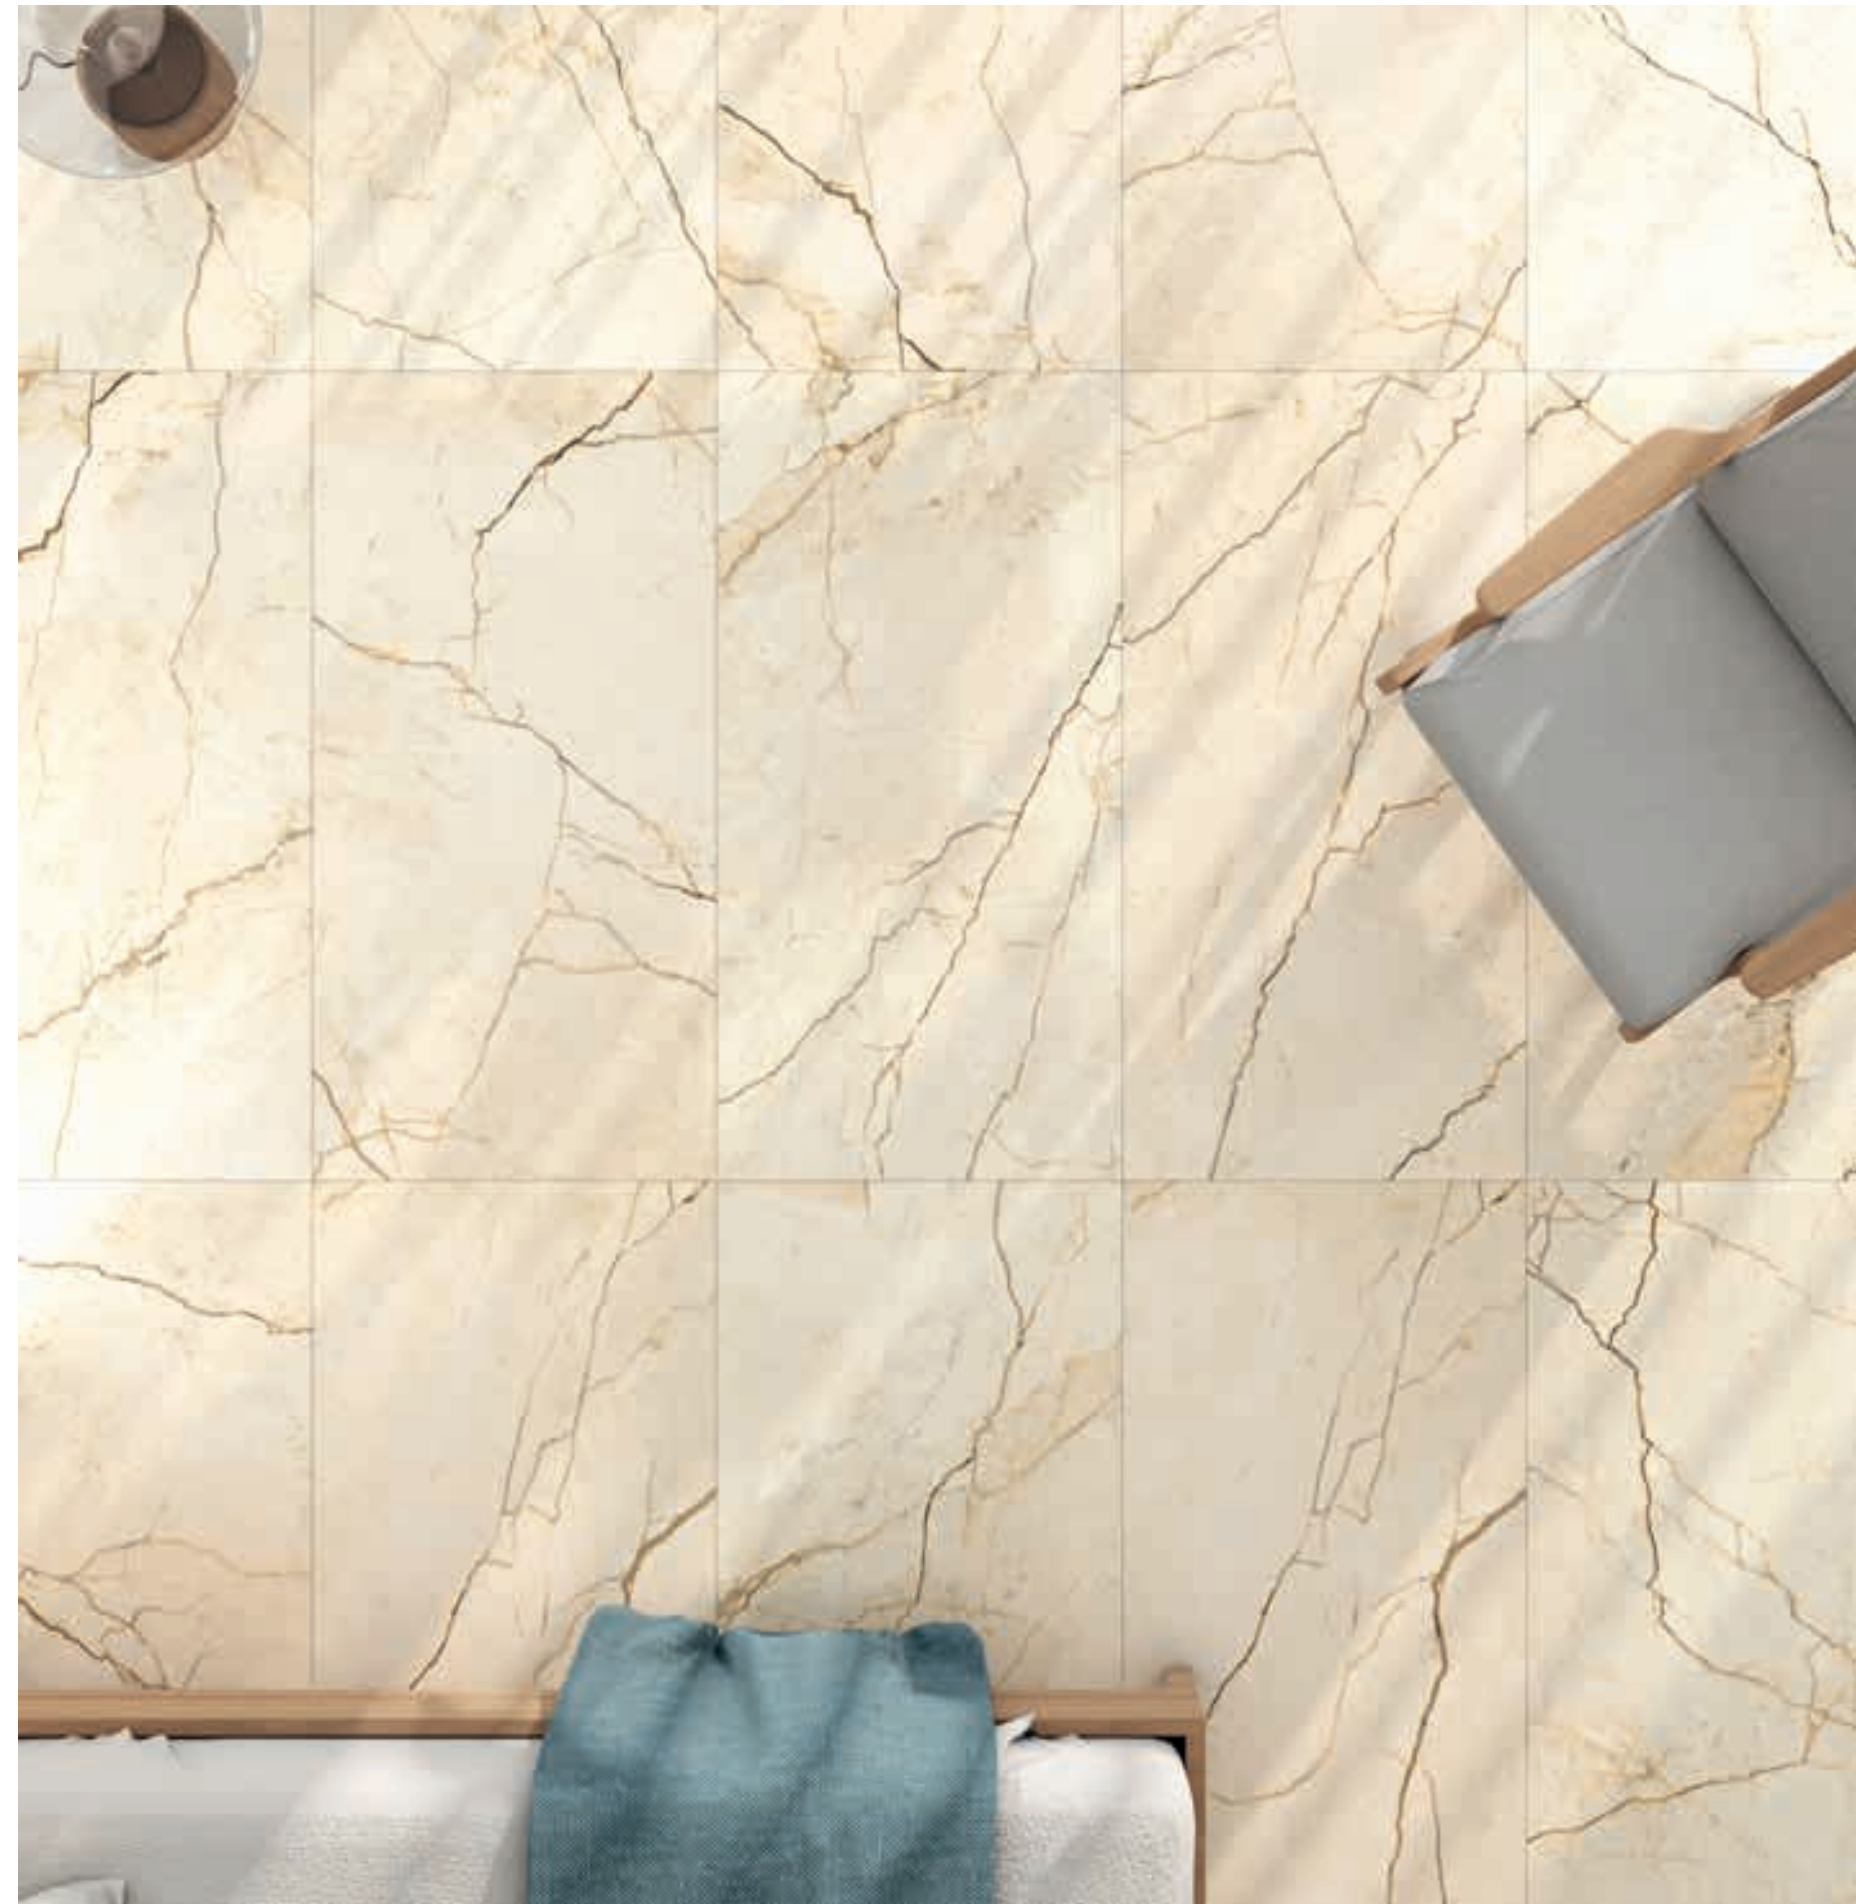

AVORIO

Natural Matt
Pulido Polished

P V2 R

FORMATS

60x120 / 24"x48"
 Natural M 24
 Pulido M 27

120x120 / 48"x48"
 Natural M 33
 Pulido M 38

TECHNICAL SPECIFICATIONS

Cream
NCS S 1005Y30R

TAU

Floor tile Avorio Cream 60x120

AVORIO CREAM 18 DESIGNS 60x120

Floor tile Avorio Cream 60x120. Wall tile Castrovillari White 60x120 and Sisal Gold 30x90.