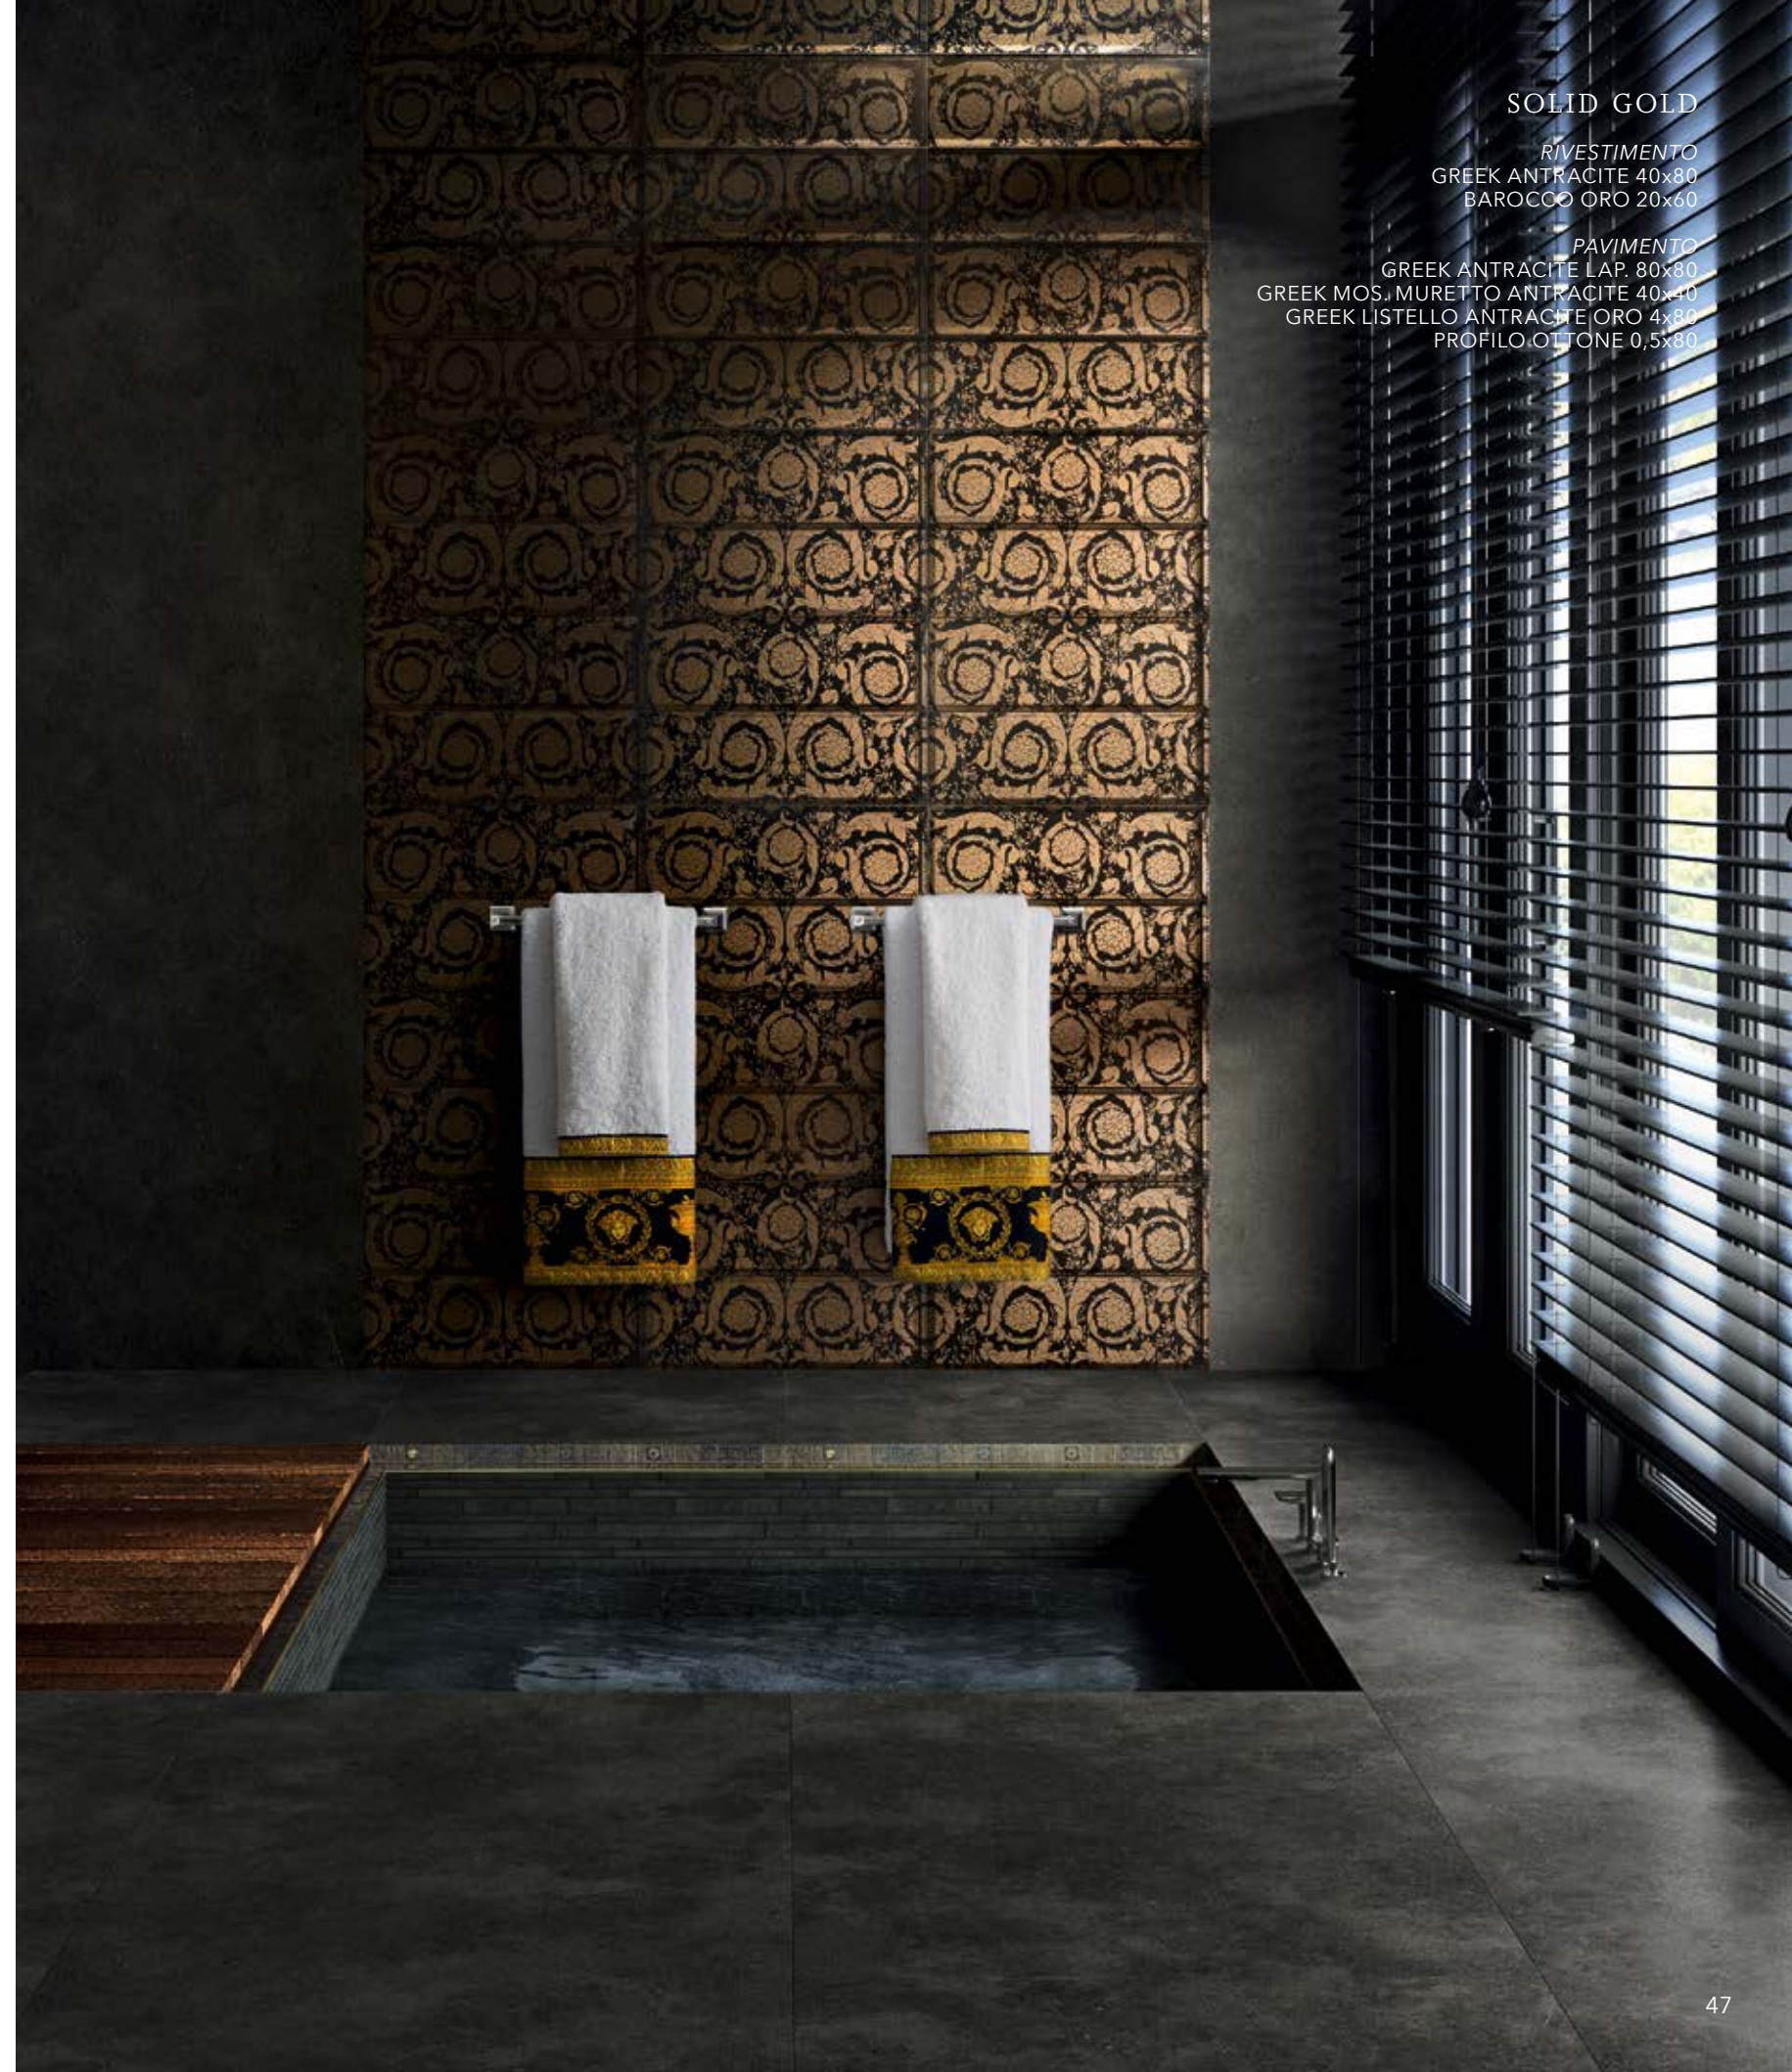

SOLID GOLD

RIVESTIMENTO
GREEK ANTRACITE 40x80
BAROCCO ORO 20x60

PAVIMENTO
GREEK ANTRACITE LAP. 80x80
GREEK MOS. MURETTO ANTRACITE 40x40
GREEK LISTELLO ANTRACITE ORO 4x80
PROFILO OLTONE 0,5x80