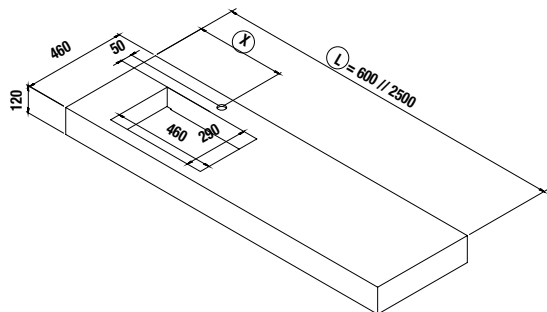

COMPAKT WORKTOP WITH INTEGRATED SINK
bespoke worktop from 600 to 2500 with integrated sink

Following boxes must be specified in the order

COD = L = X = Y =

It is necessary to specify if tap hole is needed