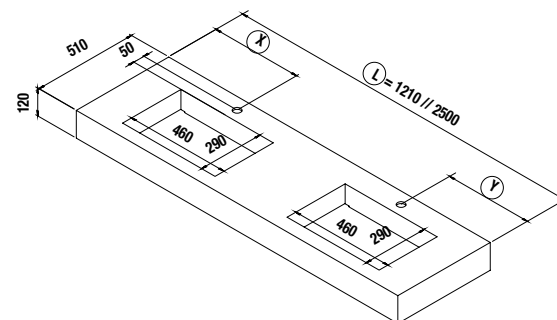

2 sinks	Africa Oak		Artic Oak		White Marble		Grey Stone		Concrete		
	cod.		cod.		cod.		cod.		cod.		
	1210 - 1400	25460		25473		25486		25499		25614	
1410 - 1600	25461		25474		25487		25500		25615		
1610 - 1800	25462		25475		25488		25501		25616		
1810 - 2000	25463		25476		25489		25502		25617		
2010 - 2500	25464		25477		25490		25503		25618