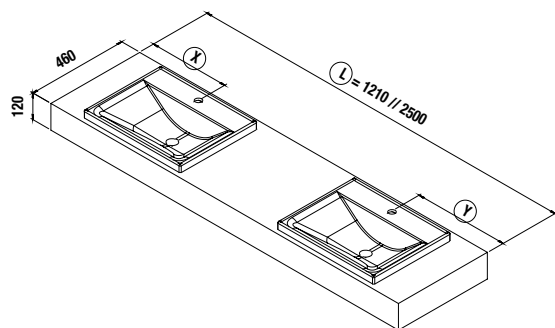

Africa Oak		Artic Oak		White Marble		Grey Stone		Concrete	
		cod.		cod.		cod.		cod.		cod.	
2 sinks	1210 - 1400	26212		26226		26239		26252		26265	
	1410 - 1600	26213		26227		26240		26253		26266	
	1610 - 1800	26214		26228		26241		26254		26267	
	1810 - 2000	26215		26229		26242		26255		26268	
	2010 - 2500	26216		26230		26243		26256		26269