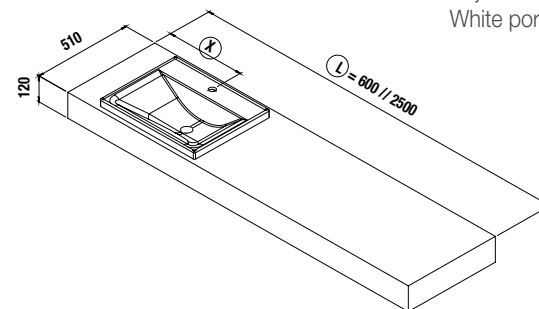

COMPAKT WORKTOP WITH CERAMIC SEMI INSET BASIN DEPTH 51 CM

Bespoke worktop with machining for semi inset basin.
Adjustable brackets and fixing brackets included.
White porcelain washbasin included 510 x 35 x 405 mm

		Africa Oak		Artic Oak		White Marble		Grey Stone		Concrete	
		cod.		cod.		cod.		cod.		cod.	
1 sink	600 - 800	26270		26283		26296		26309		26322	
	810 - 1000	26271		26284		26297		26310		26323	
	1010 - 1200	26272		26285		26298		26311		26324	
	1210 - 1400	26273		26286		26299		26312		26325	
	1410 - 1600	26274		26287		26300		26313		26326	
	1610 - 1800	26275		26288		26301		26314		26327	
	1810 - 2000	26276		26289		26302		26315		26328	
	2010 - 2500	26277		26290		26303		26316		26329