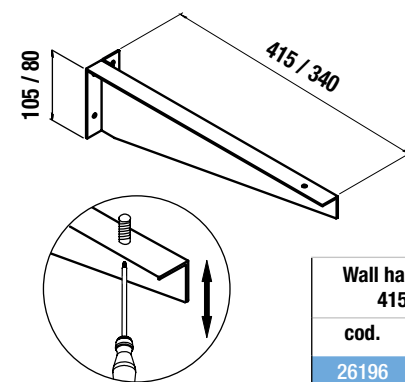

Wall hangers set with adjustment system

Worktops wall hanger with adjustment system.

Wall hangers set 415x105		Wall hangers set 340x80	
cod.		cod.	
26196		26197