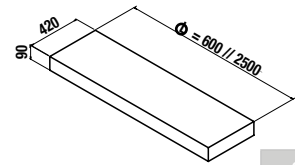

COMPAKT SHELVES DEPTH 42 CM

	Africa Oak		Artic Oak		White Marble		Grey Stone		Concrete	
	cod.		cod.		cod.		cod.		cod.	
600 - 800	25953		25961		25969		25977		25985	
810 - 1000	25954		25962		25970		25978		25986	
1010 - 1200	25955		25963		25971		25979		25987	
1210 - 1400	25956		25964		25972		25980		25988	
1410 - 1600	25957		25965		25973		25981		25989	
1610 - 1800	25958		25966		25974		25982		25990	
1810 - 2000	25959		25967		25975		25983		25991	
2010 - 2500	25960		25968		25976		25984		25992	

ACCESSORIES FOR WORKTOPS

COMPAKT towel rail

COMPAKT steel towel rail in epoxy painted or chromed. Composed of 2 pieces, it is served disassembled, it attaches to the COMPAKT fixing bracket with screws