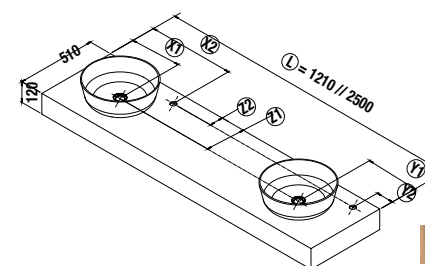

Africa Oak		Artic Oak		White Marble		Grey Stone		Concrete	
		cod.		cod.		cod.		cod.		cod.	
2 sinks	1210 - 1400	26066		26079		26093		26106		26121	
	1410 - 1600	26067		26080		26094		26107		26122	
	1610 - 1800	26068		26081		26095		26108		26123	
	1810 - 2000	26069		26082		26096		26109		26124	
	2010 - 2500	26070		26083		26097		26110		26125	

Range of wash bowl and counter tops to customize your set

Top Basins

Countertop basin BOL solid surface	Countertop basin Altiro Porcelaine matt white	Countertop basin Seduction Porcelaine white	Countertop basin Desir Porcelaine white	Countertop basin Emotion Porcelaine white
cod. 26536	cod. 24555	cod. 21854	cod. 21855	cod. 21744
Countertop basin Sensation Porcelaine white	Countertop basin Dolce Porcelaine white	Countertop basin Varmega Porcelaine white	Countertop basin Tendo 400 Porcelaine white	Countertop basin Tendo 500 Porcelaine white
cod. 21739	cod. 24554	cod. 24553	cod. 24551	cod. 24552