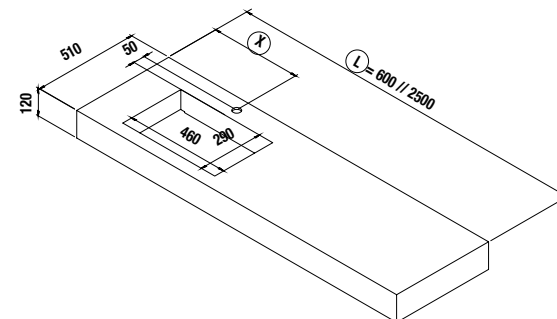

COMPAKT WORKTOP WITH INTEGRATED SINK
bespoke worktop from 600 to 2500 with integrated sink

COMPAKT WORKTOP WITH INTEGRATED SINK DEPTH 51 CM

Bespoke worktop with integrated sink and ABS tank with antibacterial treatment, adjustable brackets and fixing brackets included 105 x 415mm.

1 sink	Africa Oak		Artic Oak		White Marble		Grey Stone		Concrete		
	cod.		cod.		cod.		cod.		cod.		
	600 - 800	25452		25465		25478		25491		25606	
810 - 1000	25453		25466		25479		25492		25607		
1010 - 1200	25454		25467		25480		25493		25608		
1210 - 1400	25455		25468		25481		25494		25609		
1410 - 1600	25456		25469		25482		25495		25610		
1610 - 1800	25457		25470		25483		25496		25611		
1810 - 2000	25458		25471		25484		25497		25612		
2010 - 2500	25459		25472		25485		25498		25613