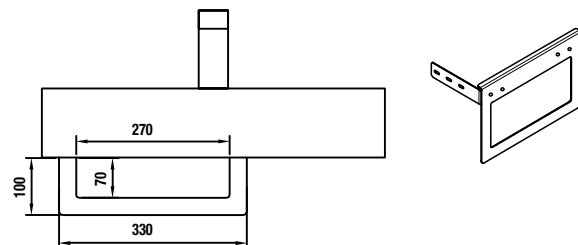

COMPAKT SHELVES
bespoke shelves from 600 to 2500

Following boxes need to be specified in the order

COD = L =

COMPAKT SHELVES DEPTH 38 CM

	Africa Oak		Artic Oak		White Marble		Grey Stone		Concrete	
	cod.		cod.		cod.		cod.		cod.	
600 - 800	25619		25921		25929		25937		25945	
810 - 1000	25620		25922		25930		25938		25946	
1010 - 1200	25621		25923		25931		25939		25947	
1210 - 1400	25622		25924		25932		25940		25948	
1410 - 1600	25623		25925		25933		25941		25949	
1610 - 1800	25624		25926		25934		25942		25950	
1810 - 2000	25625		25927		25935		25943		25951	
2010 - 2500	25626		25928		25936		25944		25952	

COMPAKT SHELVES DEPTH 42 CM

	Africa Oak		Artic Oak		White Marble		Grey Stone		Concrete	
	cod.		cod.		cod.		cod.		cod.	
600 - 800	25953		25961		25969		25977		25985	
810 - 1000	25954		25962		25970		25978		25986	
1010 - 1200	25955		25963		25971		25979		25987	
1210 - 1400	25956		25964		25972		25980		25988	
1410 - 1600	25957		25965		25973		25981		25989	
1610 - 1800	25958		25966		25974		25982		25990	
1810 - 2000	25959		25967		25975		25983		25991	
2010 - 2500	25960		25968		25976		25984		25992	

ACCESSORIES FOR WORKTOPS

COMPAKT towel rail

COMPAKT steel towel rail in epoxy painted or chromed. Composed of 2 pieces, it is served disassembled, it attaches to the COMPAKT fixing bracket with screws

COMPAKT towel rail <i>Chromed</i>		COMPAKT towel rail <i>Matt White</i>		COMPAKT towel rail <i>Matt Black</i>	
cod.		cod.		cod.	
26193		26194		26195