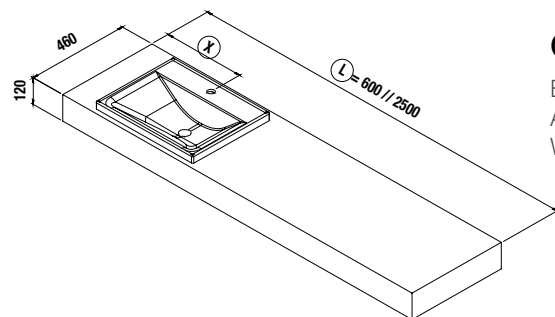

COMPAKT WORKTOP WITH SEMI INSET BASIN
bespoke worktop from 600 to 2500 with semi inset basin

COMPAKT WORKTOP WITH SEMI INSET BASIN
bespoke worktop from 600 to 2500 with semi inset basin

Following boxes need to be specified in the order

COD = L = X = Y =

COMPAKT WORKTOP WITH CERAMIC SEMI INSET BASIN DEPTH 46 CM

Bespoke worktop with machining for semi inset basin.
Adjustable brackets and fixing brackets included.
White porcelain washbasin included 510 x 35 x 405 mm