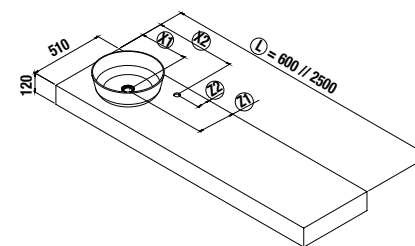

Africa Oak		Artic Oak		White Marble		Grey Stone		Concrete	
		cod.		cod.		cod.		cod.		cod.	
1 sink	600 - 800	26058		26071		26084		26098		26111	
	810 - 1000	26059		26072		26085		26099		26112	
	1010 - 1200	26060		26073		26086		26100		26114	
	1210 - 1400	26061		26074		26087		26101		26115	
	1410 - 1600	26062		26075		26088		26102		26116	
	1610 - 1800	26063		26076		26090		26103		26118	
	1810 - 2000	26064		26077		26091		26104		26119	
2010 - 2500	26065		26078		26092		26105		26120