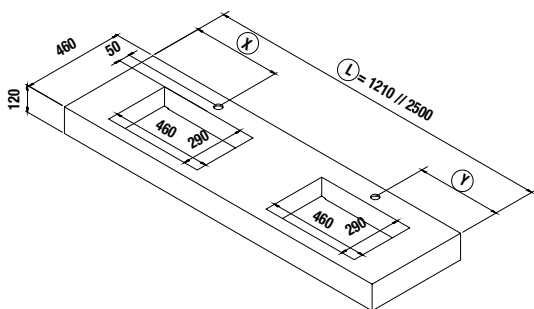

COMPAKT WORKTOP WITH INTEGRATED SINK
bespoke worktop from 600 to 2500 with integrated sink

Following boxes must be specified in the order

COD = L = X = Y =

It is necessary to specify if tap hole is needed

COMPAKT WORKTOP WITH INTEGRATED SINK DEPTH 46 CM

Bespoke worktop with integrated sink and ABS tank with antibacterial treatment, adjustable brackets and fixing brackets included 150 x 415mm.

1 sink	Africa Oak		Artic Oak		White Marble		Grey Stone		Concrete		
	cod.		cod.		cod.		cod.		cod.		
	600 - 800	24470		25413		25426		25439		25593	
810 - 1000	24471		25414		25427		25440		25594		
1010 - 1200	24472		25415		25428		25441		25595		
1210 - 1400	24473		25416		25429		25442		25596		
1410 - 1600	24474		25417		25430		25443		25597		
1610 - 1800	24475		25418		25431		25444		25598		
1810 - 2000	24476		25419		25432		25445		25599		
2010 - 2500	24477		25420		25433		25446		25600		

2 sinks	Africa Oak		Artic Oak		White Marble		Grey Stone		Concrete		
	cod.		cod.		cod.		cod.		cod.		
	1210 - 1400	24478		25421		25434		25447		25601	
1410 - 1600	24479		25422		25435		25448		25602		
1610 - 1800	24480		25423		25436		25449		25603		
1810 - 2000	24481		25424		25437		25450		25604		
2010 - 2500	24482		25425		25438		25451		25605		

COMPAKT WORKTOP WITH INTEGRATED SINK
bespoke worktop from 600 to 2500 with integrated sink

COMPAKT WORKTOP WITH INTEGRATED SINK DEPTH 51 CM

Bespoke worktop with integrated sink and ABS tank with antibacterial treatment, adjustable brackets and fixing brackets included 105 x 415mm.

1 sink	Africa Oak		Artic Oak		White Marble		Grey Stone		Concrete		
	cod.		cod.		cod.		cod.		cod.		
	600 - 800	25452		25465		25478		25491		25606	
810 - 1000	25453		25466		25479		25492		25607		
1010 - 1200	25454		25467		25480		25493		25608		
1210 - 1400	25455		25468		25481		25494		25609		
1410 - 1600	25456		25469		25482		25495		25610		
1610 - 1800	25457		25470		25483		25496		25611		
1810 - 2000	25458		25471		25484		25497		25612		
2010 - 2500	25459		25472		25485		25498		25613