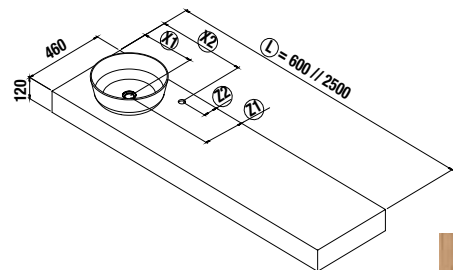

COMPAKT WORKTOP WITH WASH BOWL
bespoke WORKTOP from 600 to 2500 with wash bowl

Following boxes need to be specified in the order

COD = L = X 1 = X 2 = Z 1 = Z 2 = Y 1 = Y 2 =

It is needs to be specified if tap hole is needed