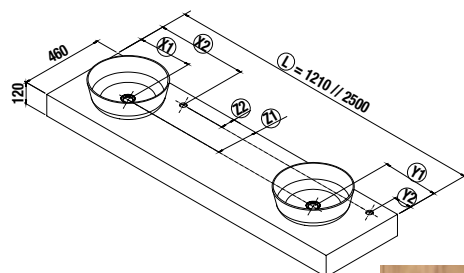

COMPAKT WORKTOP WITH WASH BOWL
bespoke WORKTOP from 600 to 2500 with wash bowl

Following boxes need to be specified in the order

COD = L = X 1 = X 2 = Z 1 = Z 2 = Y 1 = Y 2 =

It is needs to be specified if tap hole is needed

COMPAKT WORKTOP WITH WASH BOWL DEPTH 46 CM

Bespoke worktop with machining for wash bowl, fixing brackets included 105x415mm.
Wash bowl not included.

		Africa Oak		Artic Oak		White Marble		Grey Stone		Concrete	
		cod.		cod.		cod.		cod.		cod.	
1 sink	600 - 800	25993		26006		26019		26032		26045	
	810 - 1000	25994		26007		26020		26033		26046	
	1010 - 1200	25995		26008		26021		26034		26047	
	1210 - 1400	25996		26009		26022		26035		26048	
	1410 - 1600	25997		26010		26023		26036		26049	
	1610 - 1800	25998		26011		26024		26037		26050	
	1810 - 2000	25999		26012		26025		26038		26051	
	2010 - 2500	26000		26013		26026		26039		26052	