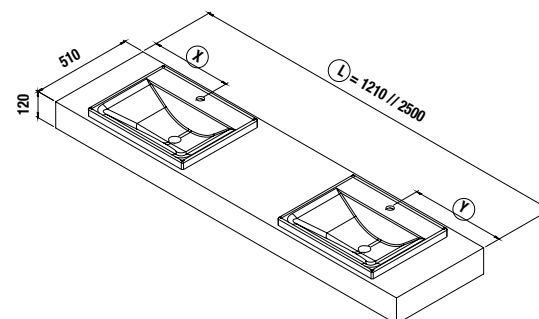

Africa Oak		Artic Oak		White Marble		Grey Stone		Concrete	
		cod.		cod.		cod.		cod.		cod.	
2 sinks	1210 - 1400	26278		26291		26304		26317		26330	
	1410 - 1600	26279		26292		26305		26318		26331	
	1610 - 1800	26280		26293		26306		26319		26332	
	1810 - 2000	26281		26294		26307		26320		26333	
	2010 - 2500	26282		26295		26308		26321		26334