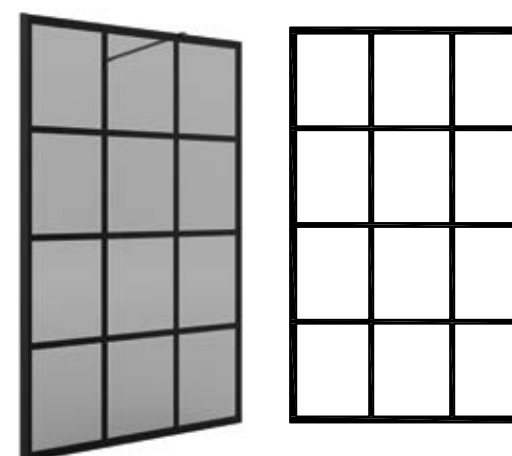

SERIE HEAVEN BLACK walk in shower

WALK-IN ENCLOSURES WITH SERIGRAPHY ON FUMÉ

WALK IN SHOWER SPECIAL MEASURES - FRAME						
Special order	MEASURE (A)	HEIGHT (H)	FINISHING	NUMBER OF BULKS	FUMÉ	
					COD.	
	< 400	1950	matt black	1	26368	
	400 - 600	1950	matt black	1	26369	
	600 - 800	1950	matt black	1	26370	
	800 - 1000	1950	matt black	1	26371	
	1000 - 1200	1950	matt black	1	26372	
	1200 - 1400	1950	matt black	1	26373	

WALK IN SHOWER SPECIAL MEASURES - MOIRE						
Special order	MEASURE (A)	HEIGHT (H)	FINISHING	NUMBER OF BULKS	FUMÉ	
					COD.	
	< 400	1950	matt black	1	26380	
	400 - 600	1950	matt black	1	26381	
	600 - 800	1950	matt black	1	26382	
	800 - 1000	1950	matt black	1	26383	
	1000 - 1200	1950	matt black	1	26384	
	1200 - 1400	1950	matt black	1	26386