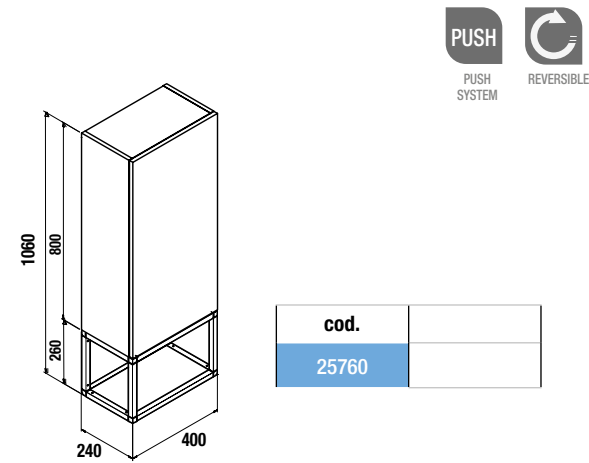

STANDARD EN 120

MODULE VINCI

VINCI module in AFRICA OAK, reversible with PUSH opening and 2 glass shelves adjustable in height