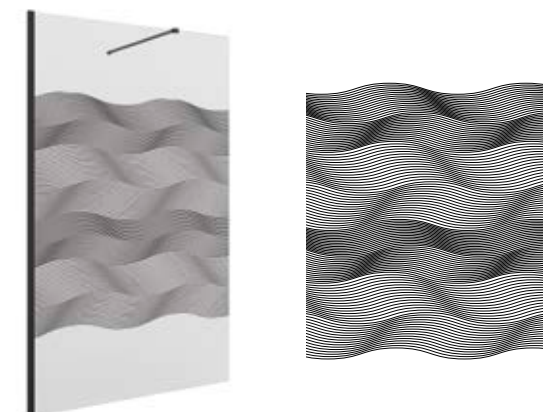

SERIE HEAVEN BLACK walk in shower

WALK-IN ENCLOSURES WITH SERIGRAPHY ON GLASS

WALK IN SHOWER SPECIAL MEASURES - FRAME						
Special order	MEASURE (A)	HEIGHT (H)	FINISHING	NUMBER OF BULKS	GLASS	
					COD.	
	< 400	1950	matt black	1	26362	
	400 - 600	1950	matt black	1	26363	
	600 - 800	1950	matt black	1	26364	
	800 - 1000	1950	matt black	1	26365	
	1000 - 1200	1950	matt black	1	26366	
	1200 - 1400	1950	matt black	1	26367	

WALK IN SHOWER SPECIAL MEASURES - MOIRE						
Special order	MEASURE (A)	HEIGHT (H)	FINISHING	NUMBER OF BULKS	GLASS	
					COD.	
	< 400	1950	matt black	1	26374	
	400 - 600	1950	matt black	1	26375	
	600 - 800	1950	matt black	1	26376	
	800 - 1000	1950	matt black	1	26377	
	1000 - 1200	1950	matt black	1	26378	
	1200 - 1400	1950	matt black	1	26379