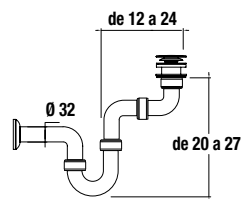

800 (Veneto 610)	
cod.	
26435	

800 (Veneto 810)	
cod.	
26436	

**REDUCED BOTTLE TRAP**  
Reduced bottle trap plus clicker valve set

cod.	
19366	

**VINCI DRAIN PIPE**  
Black drain pipe with clicker valve

cod.	
26985	