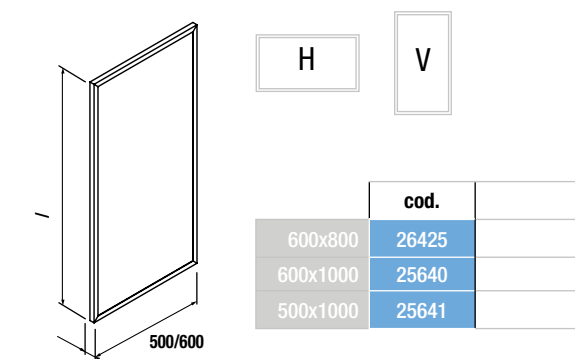

MIRROR VINCI

Mirror with black lacquered aluminum frame Horizontal / Vertical.