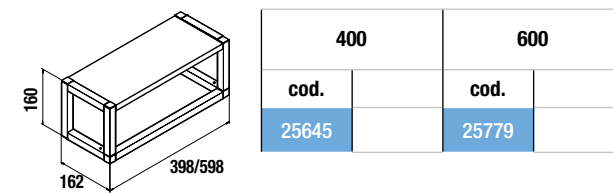

TOWEL SHELF VINCI

Towel shelf in 2 widths with shelf AFRICA OAK