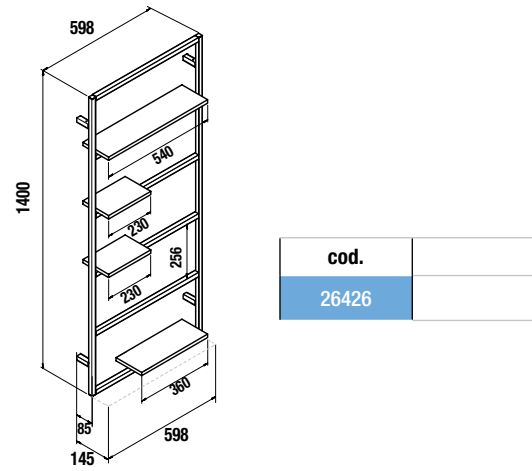

SHELVING UNIT VINCI

VINCI shelving unit with mobile shelves in AFRICA OAK. (includes 1 large shelf, 1 medium shelf, 2 small)