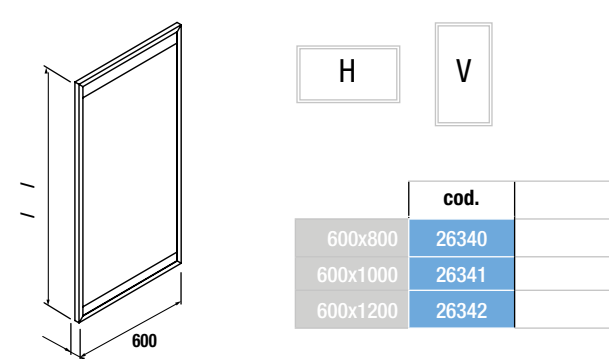

MIRROR WITH LIGHT

Mirror with black lacquered aluminum frame Horizontal / Vertical and sandblasted 35 mm IP44 (20W) (1800lm) (5700K)