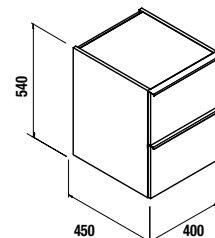

cod.	
400	26726