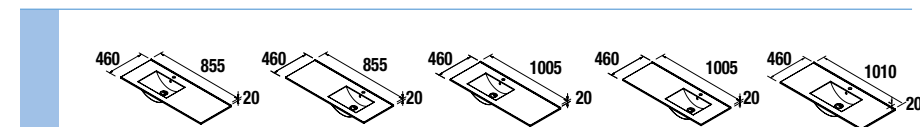

INTEGRAL WASHBASINS FOR VINCI FLOOR STANDING STRUCTURE

855/R		855/L		1005/R		1005/L		1010/C	
cod.		cod.		cod.		cod.		cod.	
21090		21091		20744		20743		14713