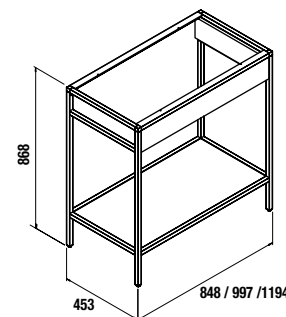

cod.	
850	26723	
1000	26724	
1200	26725	

VINCI WALL HUNG MODULE 2 DRAWERS

VINCI wall hung module, AFRICA OAK finish and matt black aluminum handle, with 2 wooden drawers with hidden extraction guides Plus and interior Carbon-TX interior (combinable according to combinations models).