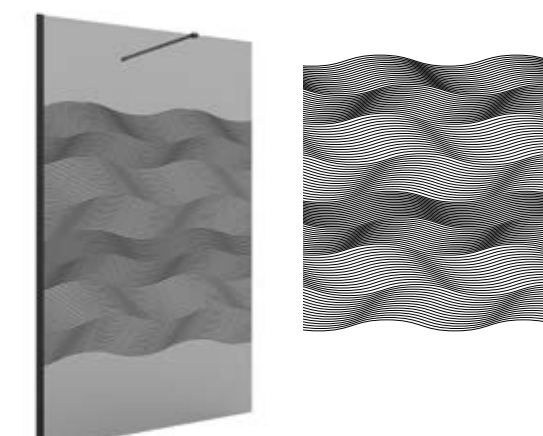

SERIE HEAVEN BLACK walk in shower

WALK-IN ENCLOSURES WITH SERIGRAPHY ON FUMÉ

WALK IN SHOWER SPECIAL MEASURES - FRAME						
Special order	MEASURE (A)	HEIGHT (H)	FINISHING	NUMBER OF BULKS	FUMÉ	
					COD.	
	< 400	1950	matt black	1	26368	
	400 - 600	1950	matt black	1	26369	
	600 - 800	1950	matt black	1	26370	
	800 - 1000	1950	matt black	1	26371	
	1000 - 1200	1950	matt black	1	26372	
	1200 - 1400	1950	matt black	1	26373	

WALK IN SHOWER SPECIAL MEASURES - MOIRE						
Special order	MEASURE (A)	HEIGHT (H)	FINISHING	NUMBER OF BULKS	FUMÉ	
					COD.	
	< 400	1950	matt black	1	26380	
	400 - 600	1950	matt black	1	26381	
	600 - 800	1950	matt black	1	26382	
	800 - 1000	1950	matt black	1	26383	
	1000 - 1200	1950	matt black	1	26384	
	1200 - 1400	1950	matt black	1	26386