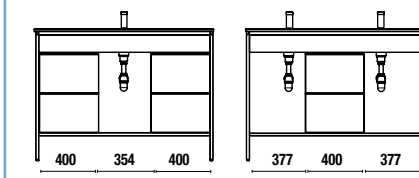

CENTERED SINK WASHBASIN (1 or 2 modules) / DOUBLE SINK WASHBASIN