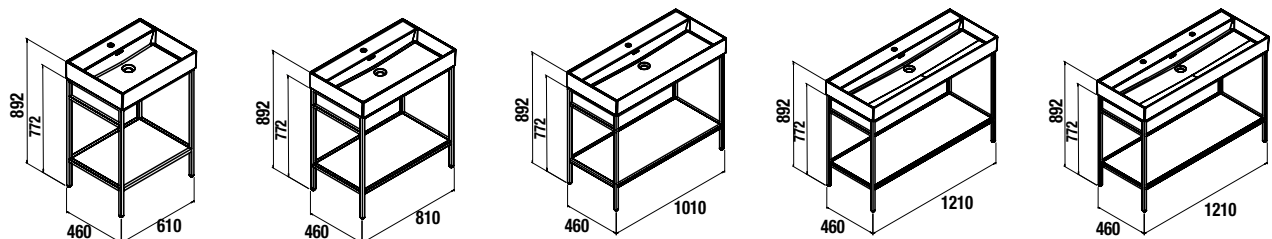

**SERIE VINCI**

**VINCI + VENETO FLOOR STANDING SET**

Set consisting of VINCI structure in matt black lacquered aluminum with shelf in AFRICA OAK, adjustable legs and reversible towel rail, with VENETO ceramic washbasin. (structure is provided disassembled)