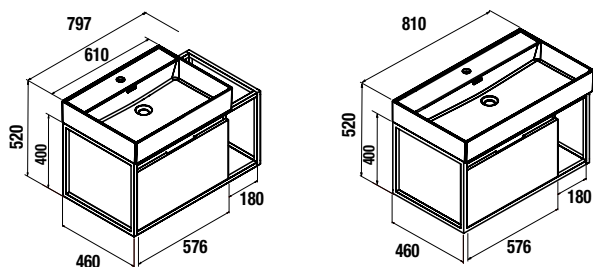

800 (Veneto 610)	
cod.	
26435	

800 (Veneto 810)	
cod.	
26436	

REDUCED BOTTLE TRAP
Reduced bottle trap plus clicker valve set

cod.	
19366	

VINCI DRAIN PIPE
Black drain pipe with clicker valve

cod.	
26985	

VINCI FLOOR STANDING UNIT FOR INTEGRAL WASHBASIN

VINCI structure in matt black lacquered aluminum with shelf in AFRICA OAK, adjustable legs, (structure is provided assembled, combinable with the washbasins indicated below and module according to combinations model).