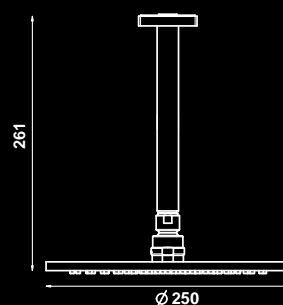

Not Star Rated, 7.0L/min

WELS #S13738

SHOWER HEADS

59158
3 Star, 9.0L/min
WELS #S13761

59148
3 Star, 9.0L/min
WELS #S13654

59155
59159 min 115 max 1865 mm
3 Star, 9.0L/min
WELS #S13761(V)

59152
59150 min 115 max 1865 mm
3 Star, 9.0L/min
WELS #S13654(V)